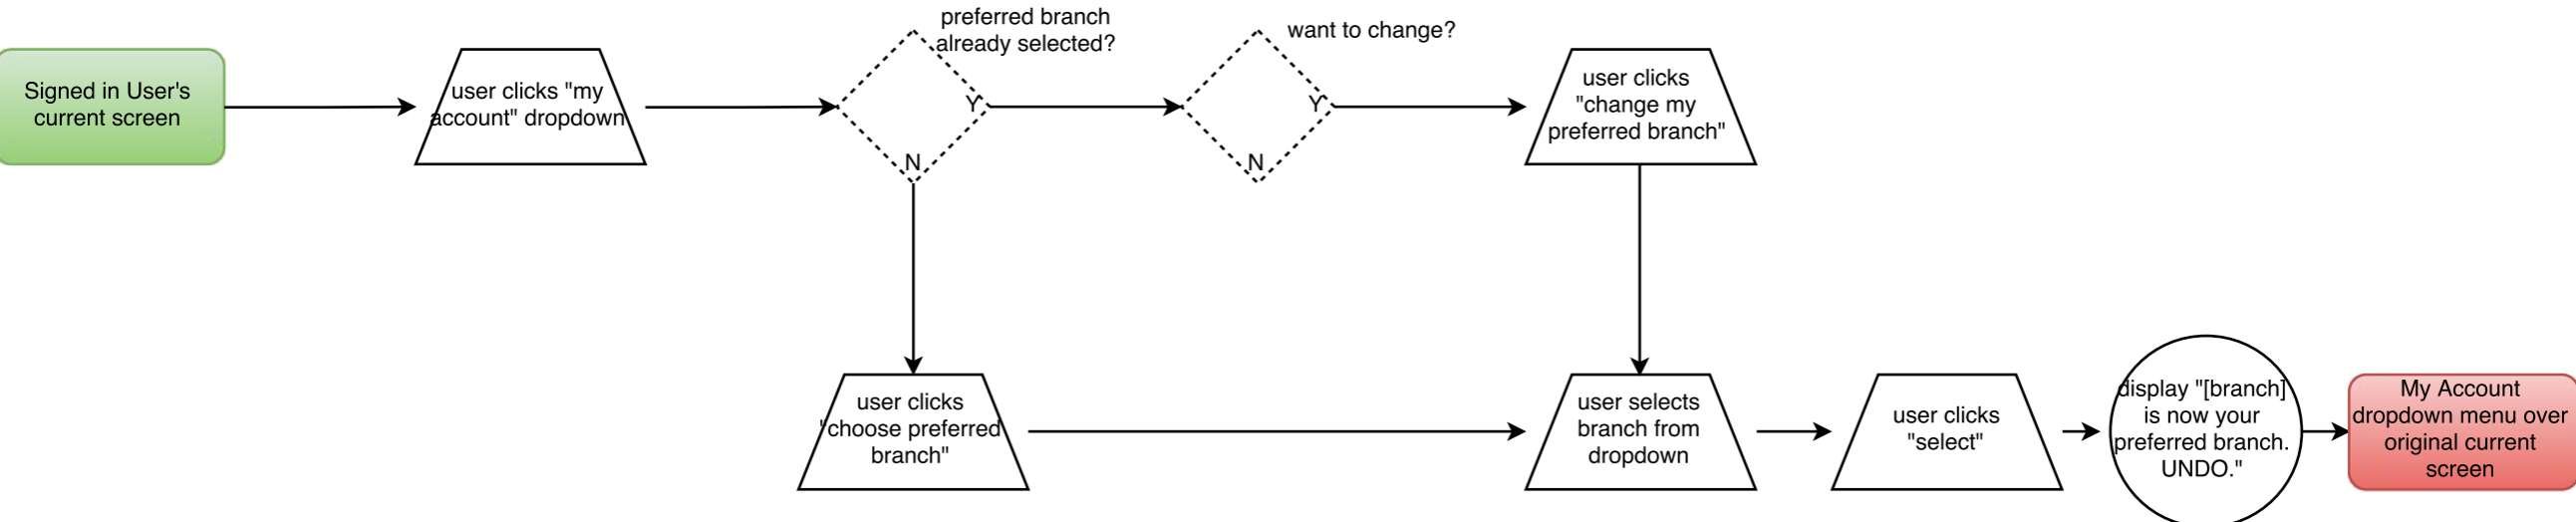

Shreve Memorial Library User Flows

Choose/Change Preferred Branch

Search and Select a Search Result

Filter/Sort Search Results

LEGEND

- Start
- Stop
- Page or screen
- Decision point
- User input
- Banner display
- Unseen site action

Place Hold