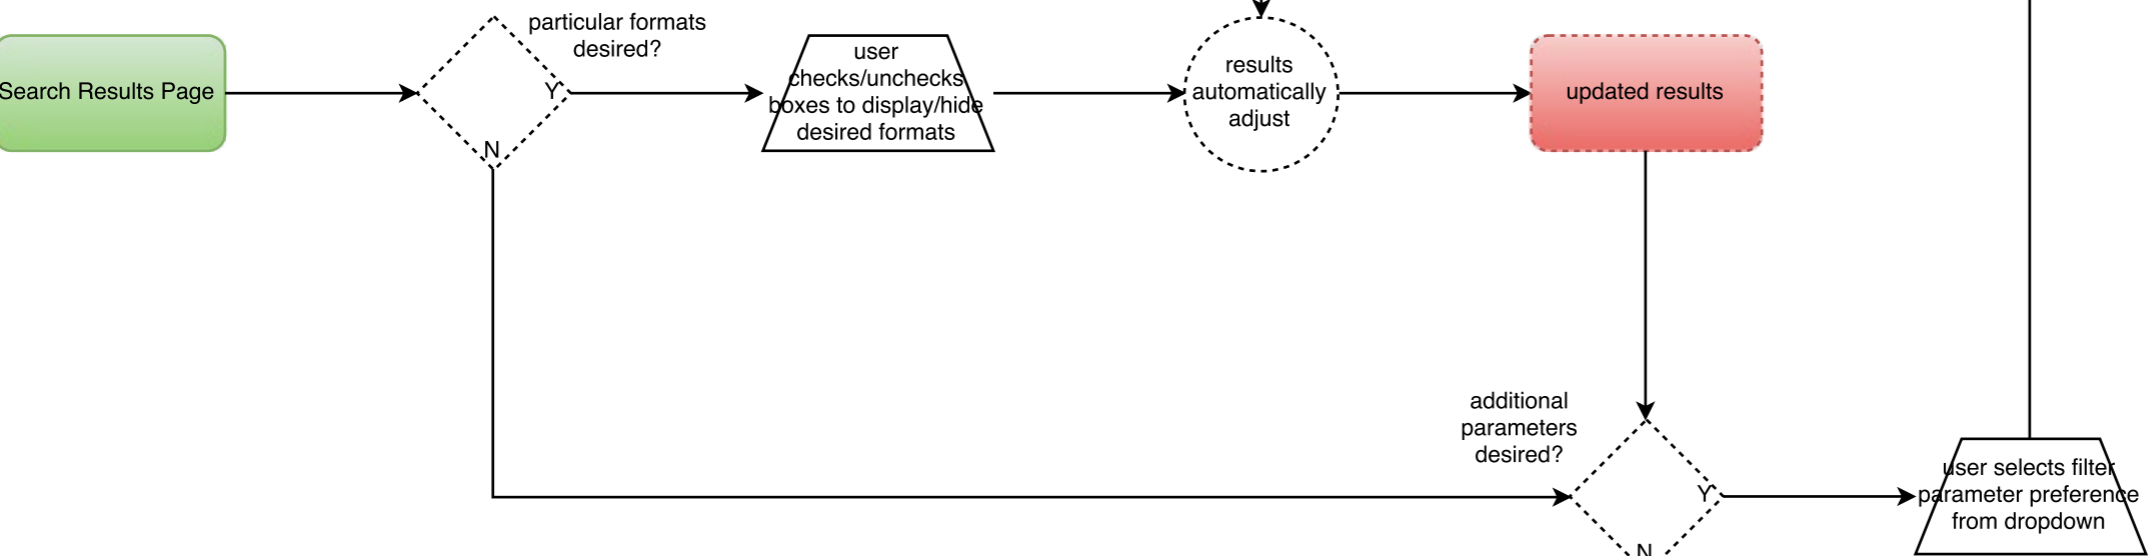

Shreve Memorial Library User Flows

Choose/Change Preferred Branch

Search and Select a Search Result

Filter/Sort Search Results

LEGEND

- Start
- Stop
- Page or screen
- Decision point
- User input
- Banner display
- Unseen site action

Place Hold