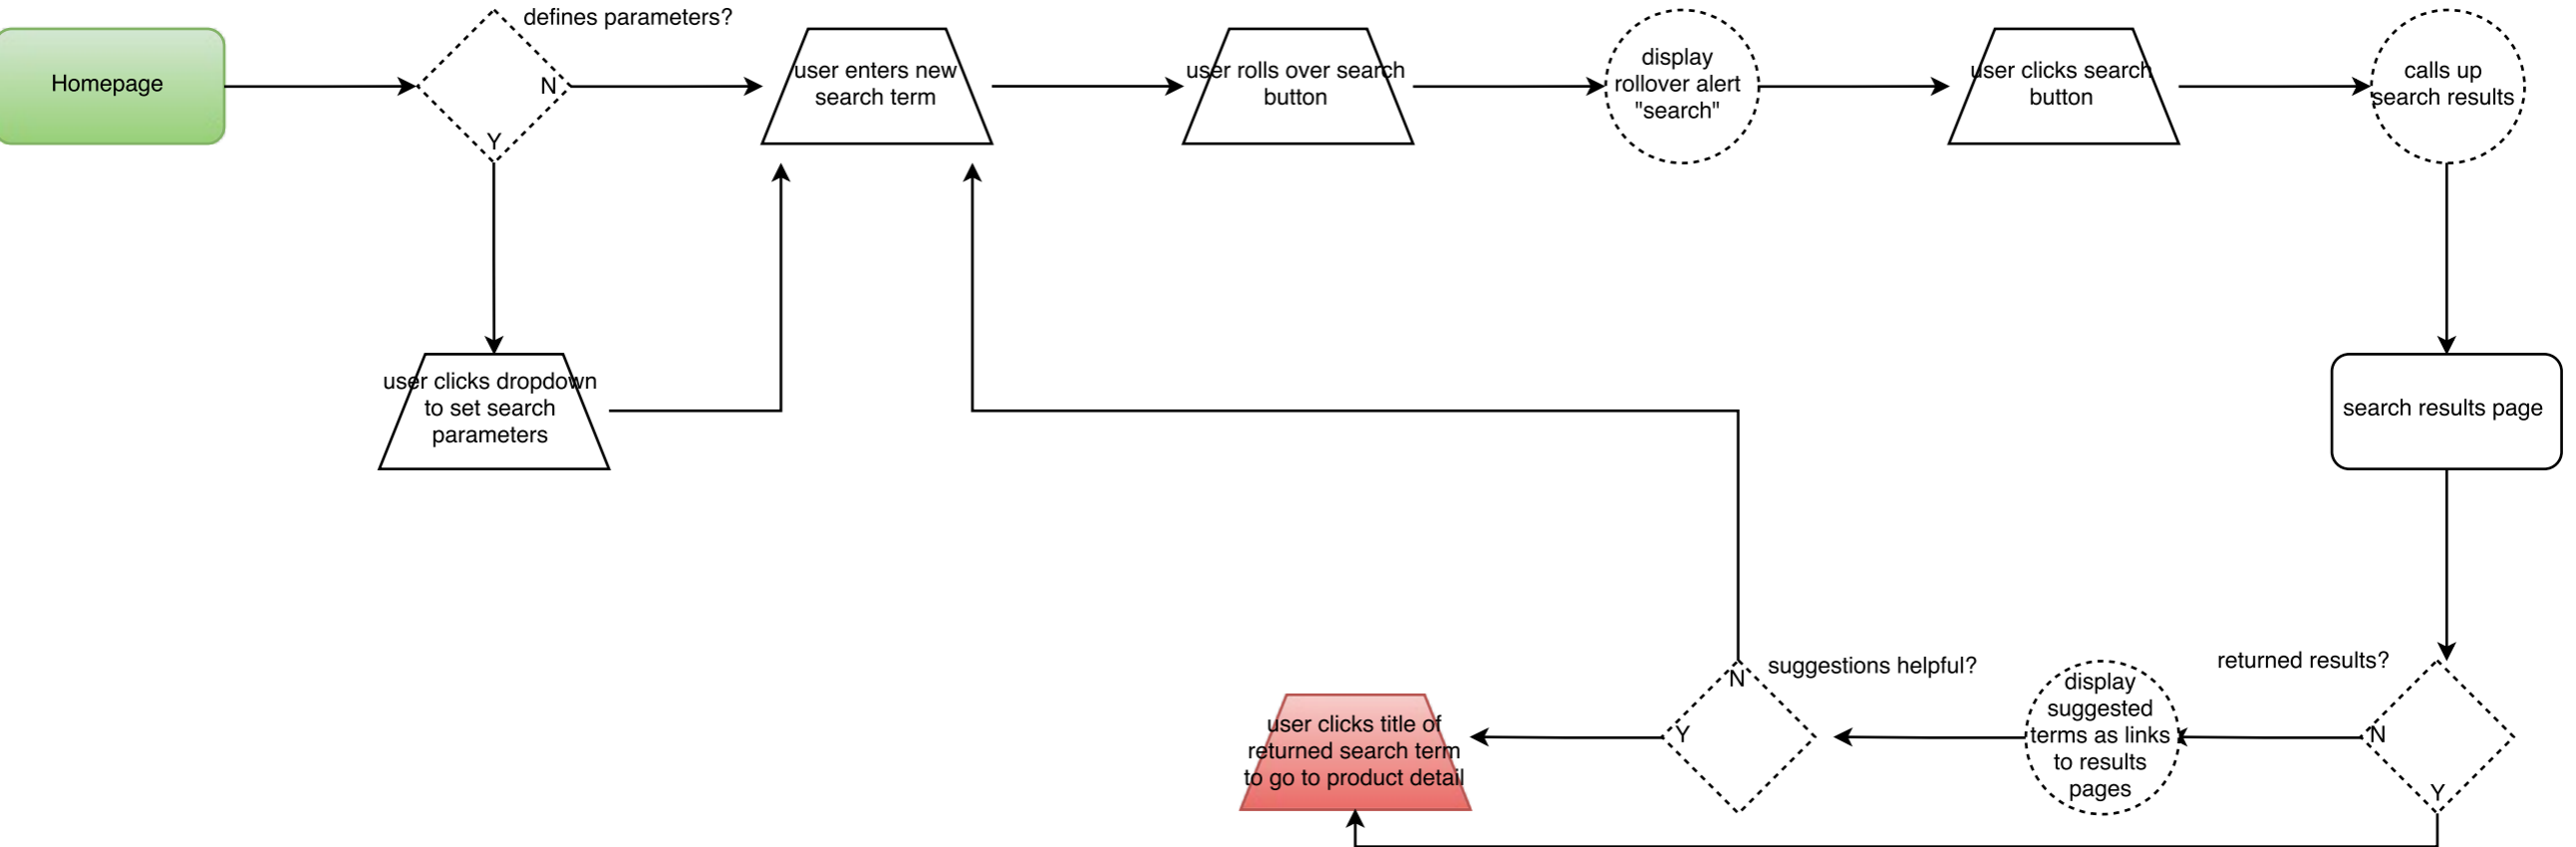

Shreve Memorial Library User Flows

Choose/Change Preferred Branch

Search and Select a Search Result

Filter/Sort Search Results

LEGEND

- Start
- Stop
- Page or screen
- Decision point
- User input
- Banner display
- Unseen site action

Place Hold